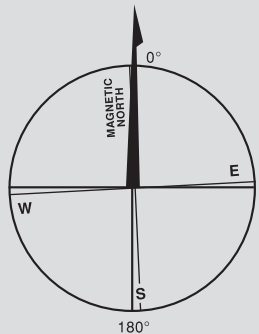

FOR GUIDANCE ONLY
(Not a Sailing Instruction)

CENTRAL SOLENT RACING CHART

- KEY**
- ⊕ Special Racing Mark
 - ⊙ Cardinal Navigation Buoy
 - ▣ Green Navigation Buoy
 - ▣ Red Navigation Buoy
 - ⊕ Buoy Bounding
 - ⊕ Precautionary Area
 - ⊕ Mooring Buoy

Two digit mark designation in circle

SCALE - NAUTICAL MILES

While every care has been taken in the preparation of this chart no liability can be accepted for any loss or damage arising from any error or inaccuracy.

ORDER REF: CCCA 20

© Roberts Charts 2020