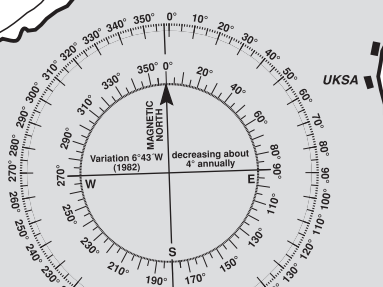

FOR GUIDANCE ONLY
(Not a Sailing Instruction)

CENTRAL SOLENT RACING CHART

- KEY**
- ⊕ Special Racing Mark
 - ⊙ Cardinal Navigation Buoy
 - ▣ Green Navigation Buoy
 - ▣ Red Navigation Buoy
 - ⊕ Buoy Bounding
 - ⊕ Precautionary Area
 - ⊕ Mooring Buoy

Two digit mark designation in circle

SCALE - NAUTICAL MILES

While every care has been taken in the preparation of this chart no liability can be accepted for any loss or damage arising from any error or inaccuracy.

ORDER REF: CCCA 20

© Roberts Charts 2020