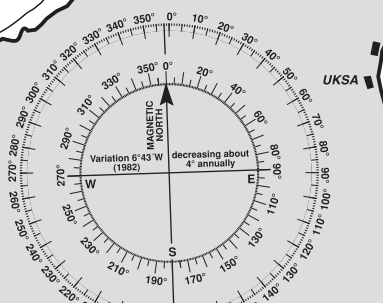

FOR GUIDANCE ONLY
(Not a Sailing Instruction)

CENTRAL SOLENT RACING CHART

- KEY**
- ⊕ Special Racing Mark
 - ⊙ Cardinal Navigation Buoy
 - ▣ Green Navigation Buoy
 - ▣ Red Navigation Buoy
 - ⊕ Buoy Bounding
 - ⊕ Precautionary Area
 - ⊕ Mooring Buoy

Two digit mark designation in circle

SCALE - NAUTICAL MILES

While every care has been taken in the preparation of this chart no liability can be accepted for any loss or damage arising from any error or inaccuracy.

ORDER REF: CCCA 24CS

© Roberts Charts 2024