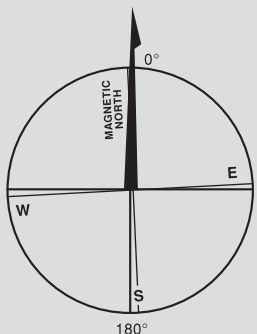

FOR GUIDANCE ONLY
(Not a Sailing Instruction)

CENTRAL SOLENT RACING CHART

- KEY**
- ⊕ Special Racing Mark
 - ⊙ Cardinal Navigation Buoy
 - ▣ Green Navigation Buoy
 - ▣ Red Navigation Buoy
 - ⊕ Buoy Bounding
 - ⊕ Precautionary Area
 - ⊕ Mooring Buoy

Two digit mark designation in circle

SCALE - NAUTICAL MILES

While every care has been taken in the preparation of this chart no liability can be accepted for any loss or damage arising from any error or inaccuracy.

ORDER REF: CCCA 24CS

© Roberts Charts 2024