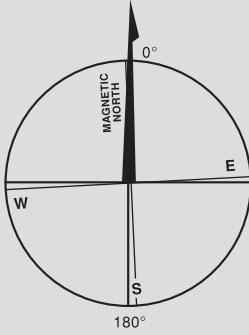

# CENTRAL SOLENT RACING CHART

- KEY**
- ⊕ Special Racing Mark
  - ⊙ Cardinal Navigation Buoy
  - ▣ Green Navigation Buoy
  - ▣ Red Navigation Buoy
  - ⊠ Buoy Bounding
  - ⊠ Precautionary Area
  - ⊠ Mooring Buoy

Two digit mark designation in circle

While every care has been taken in the preparation of this chart no liability can be accepted for any loss or damage arising from any error or inaccuracy.

ORDER REF: CCCA 24CS  
© Roberts Charts 2024