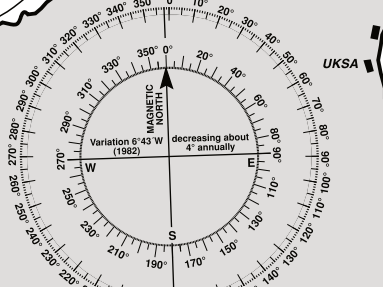

FOR GUIDANCE ONLY
(Not a Sailing Instruction)

CENTRAL SOLENT RACING CHART

- KEY**
- ⊕ Special Racing Mark
 - ⊙ Cardinal Navigation Buoy
 - ▣ Green Navigation Buoy
 - ▣ Red Navigation Buoy
 - ⊕ Buoy Bounding
 - ⊕ Precautionary Area
 - ⊕ Mooring Buoy

Two digit mark designation in circle

While every care has been taken in the preparation of this chart no liability can be accepted for any loss or damage arising from any error or inaccuracy.

ORDER REF: CCCA 25CS
© Roberts Charts 2025