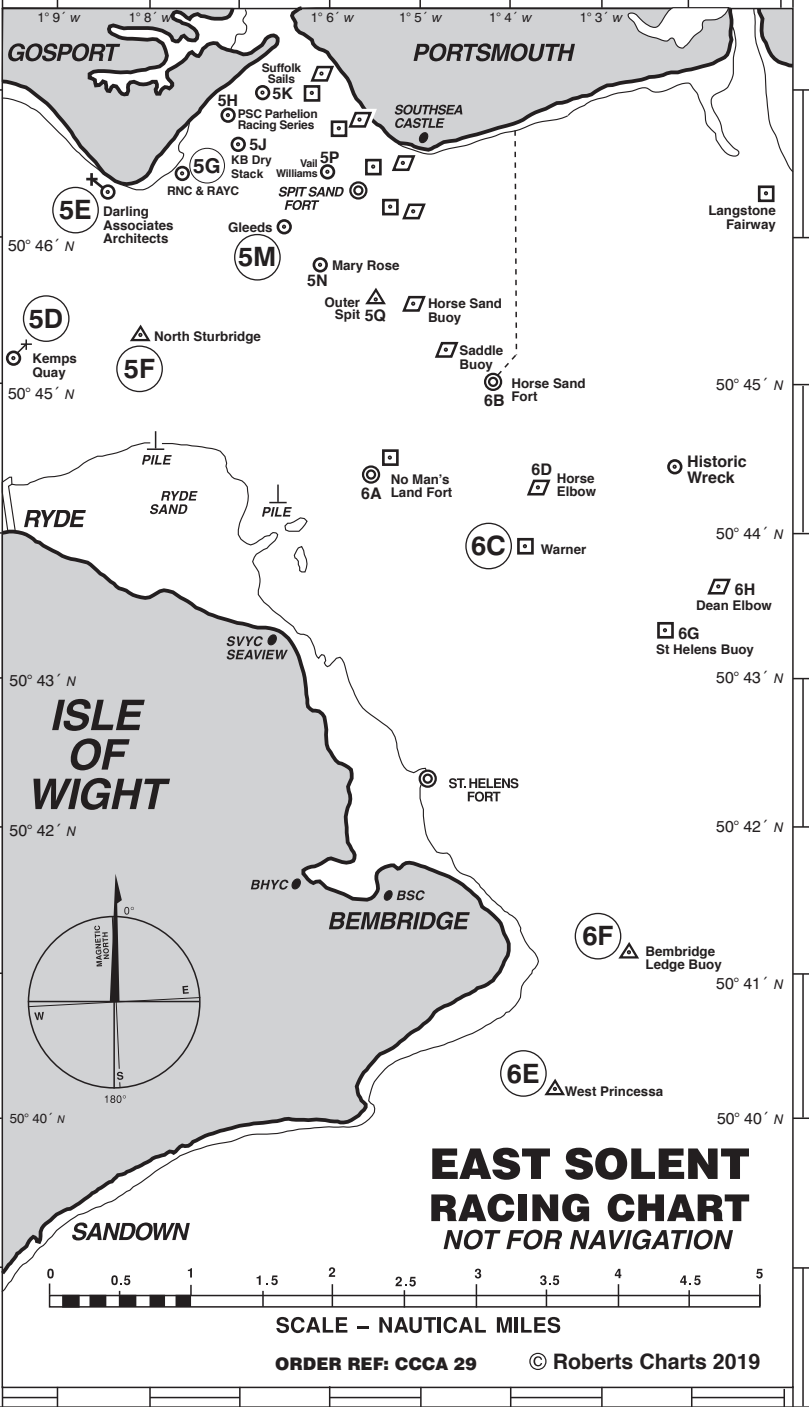

WEST SOLENT RACING CHART

NOT FOR NAVIGATION

- KEY**
- Yellow or Orange Mark
 - △ Cardinal Navigation Buoy
 - ▣ Green Navigation Buoy
 - ▣ Red Navigation Buoy

Two digit mark designation in circle

While every care has been taken in the preparation of this chart no liability can be accepted for any loss or damage arising from any error or inaccuracy.

SCALE - NAUTICAL MILES

© Roberts Charts 2019

EAST SOLENT RACING CHART

NOT FOR NAVIGATION

SCALE - NAUTICAL MILES

ORDER REF: CCCA 29 © Roberts Charts 2019