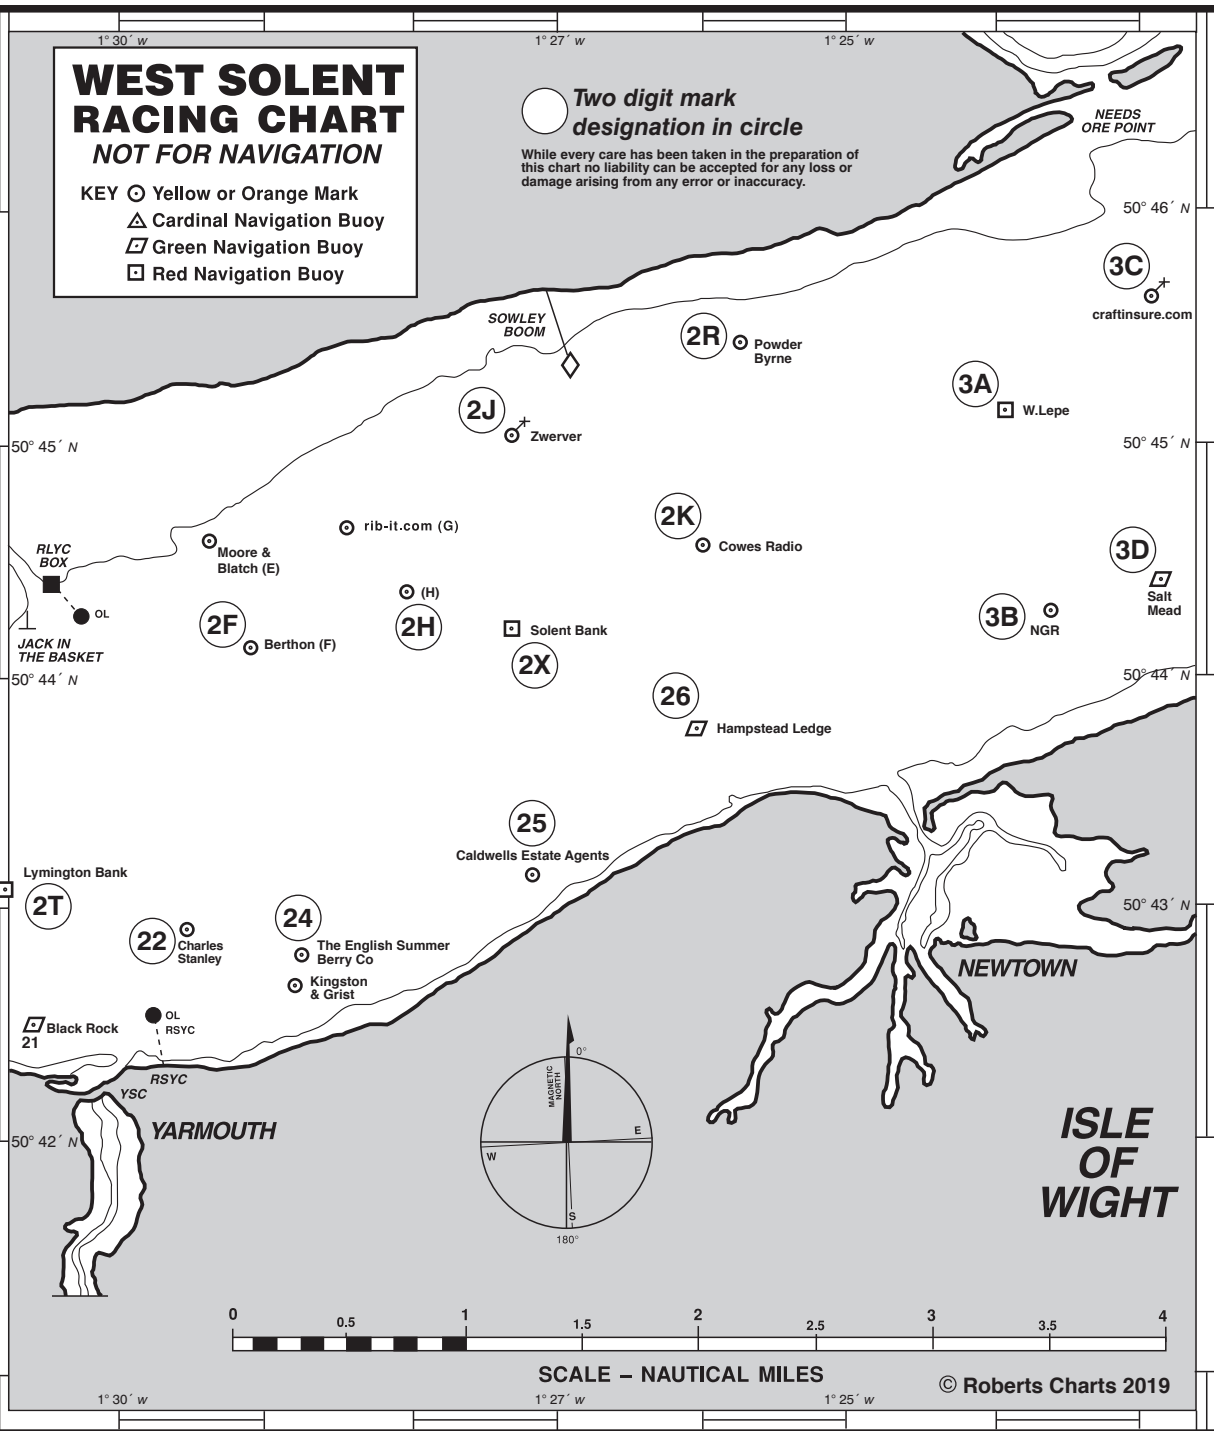

WEST SOLENT RACING CHART

NOT FOR NAVIGATION

- KEY**
- Yellow or Orange Mark
 - △ Cardinal Navigation Buoy
 - ▣ Green Navigation Buoy
 - ▣ Red Navigation Buoy

Two digit mark designation in circle

While every care has been taken in the preparation of this chart no liability can be accepted for any loss or damage arising from any error or inaccuracy.

SCALE - NAUTICAL MILES

© Roberts Charts 2019

EAST SOLENT RACING CHART

NOT FOR NAVIGATION

SCALE - NAUTICAL MILES

ORDER REF: CCCA 29 © Roberts Charts 2019