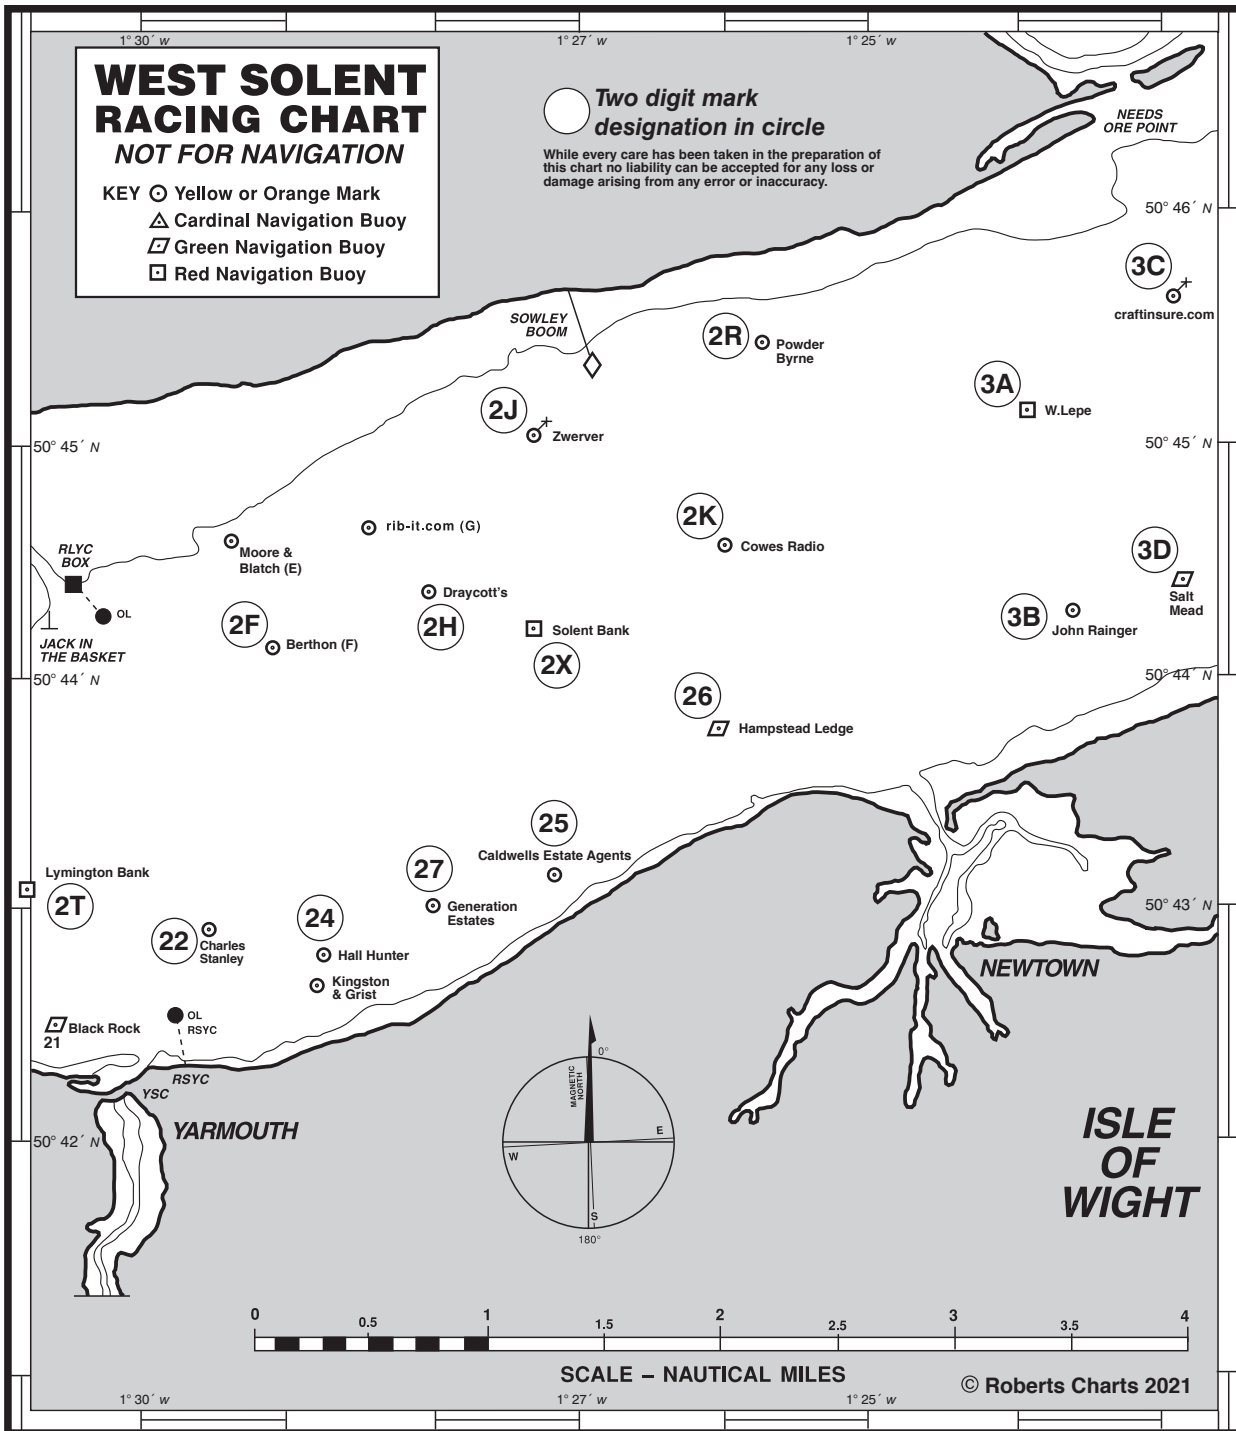

WEST SOLENT RACING CHART

NOT FOR NAVIGATION

1. **KEY**
2. Yellow or Orange Mark
   - △ Cardinal Navigation Buoy
   - ▣ Green Navigation Buoy
   - ▣ Red Navigation Buoy

Two digit mark designation in circle

SCALE - NAUTICAL MILES

© Roberts Charts 2021