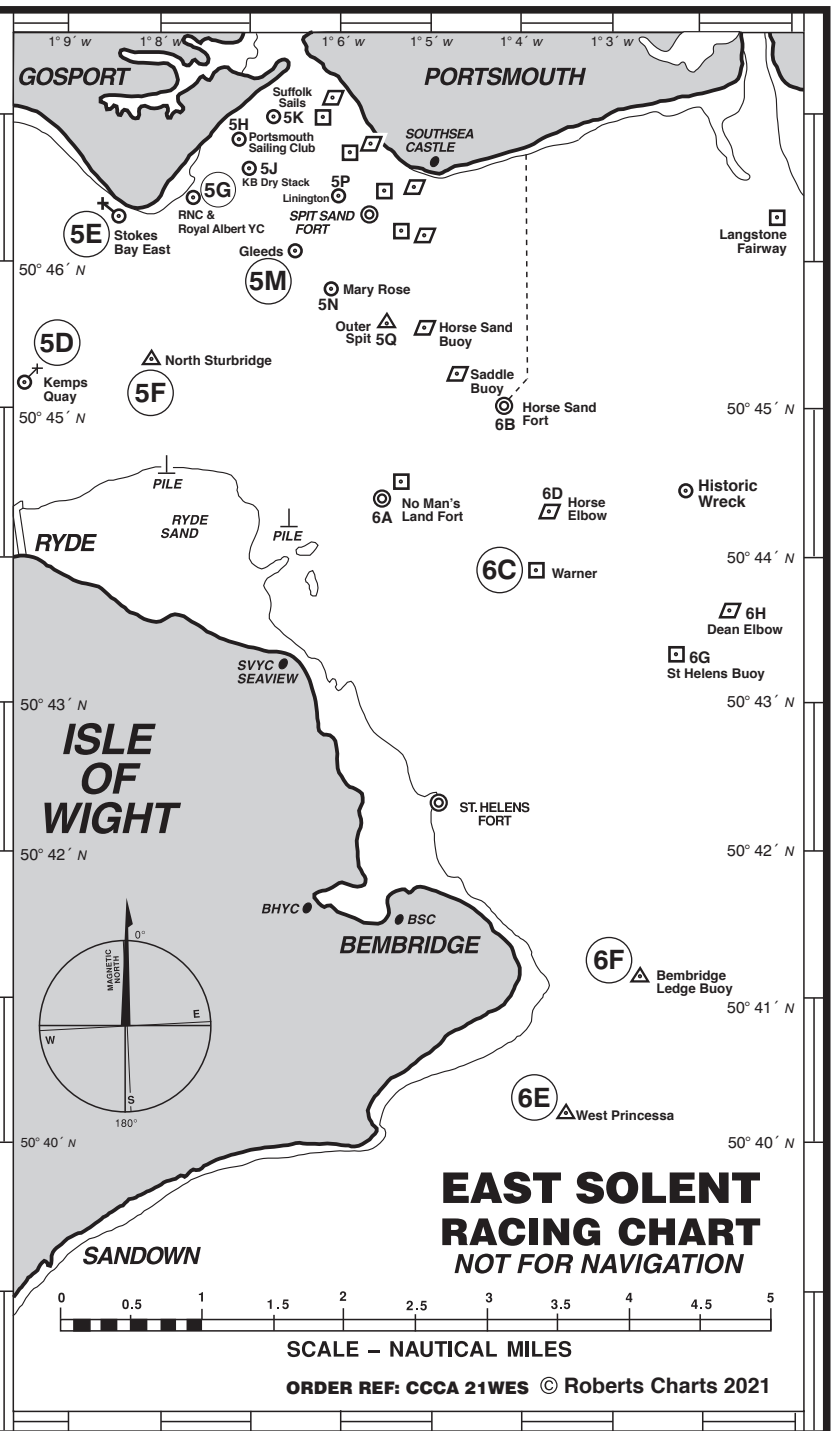

SCALE - NAUTICAL MILES

ORDER REF: CCCA 21WES © Roberts Charts 2021