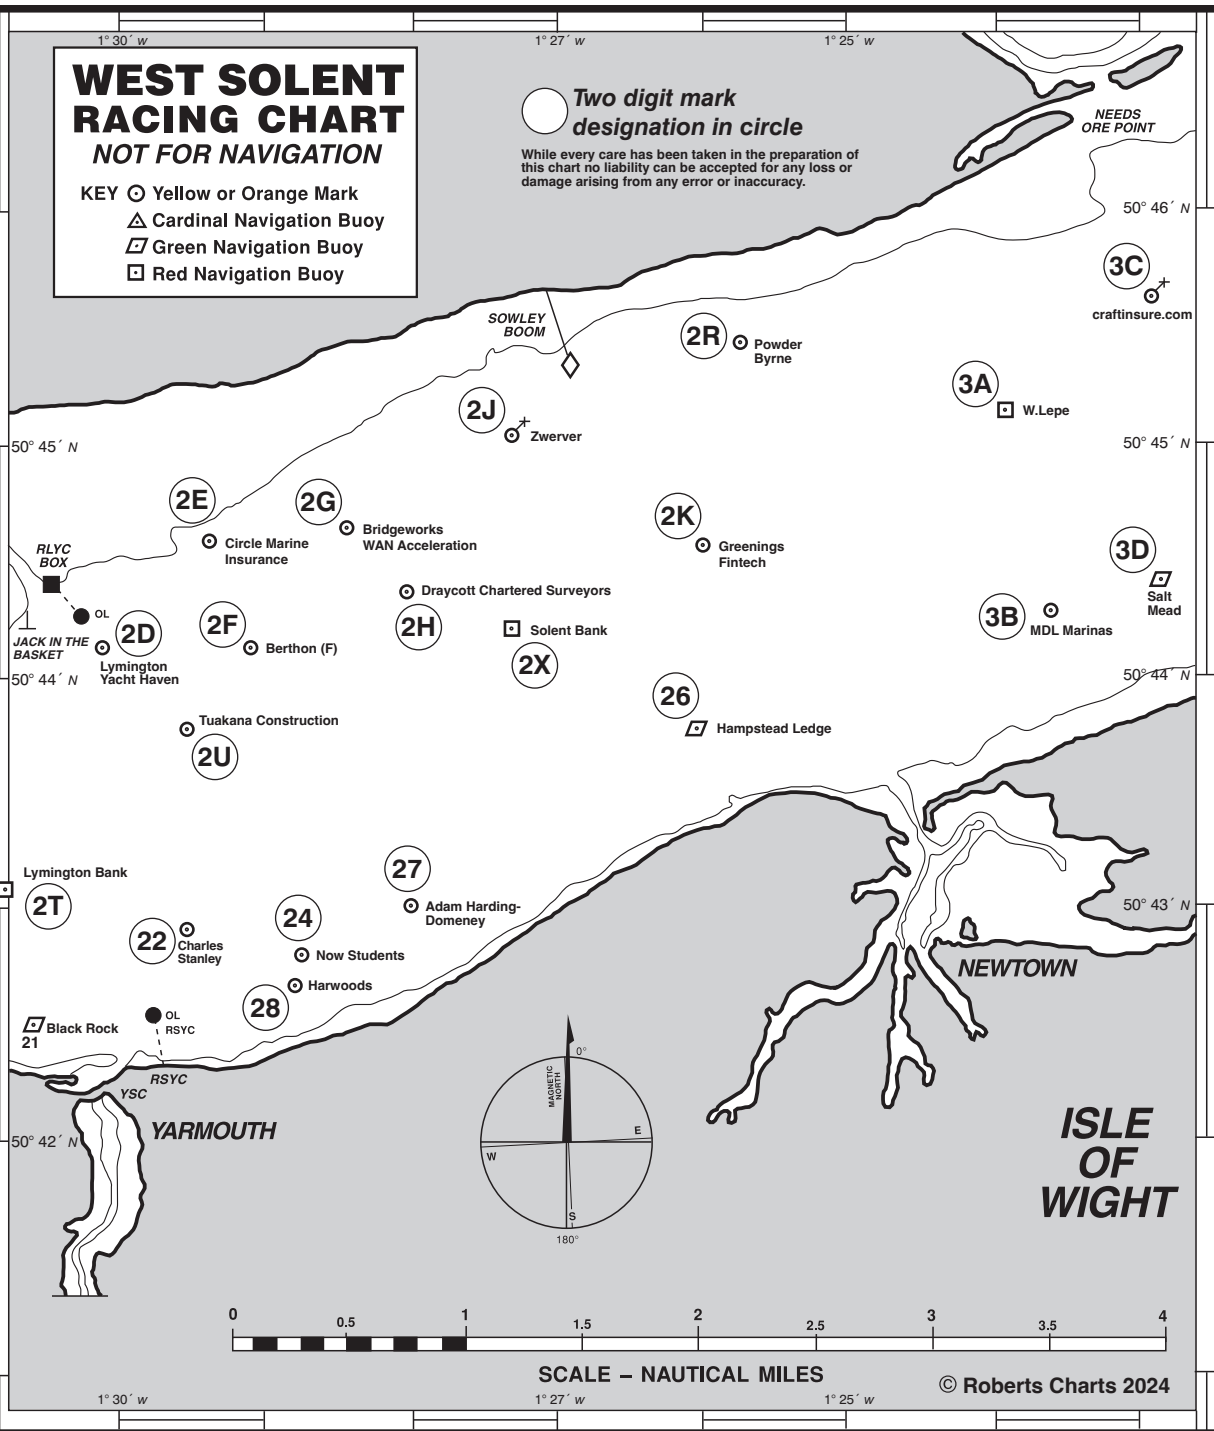

WEST SOLENT RACING CHART

NOT FOR NAVIGATION

- KEY**
- Yellow or Orange Mark
 - △ Cardinal Navigation Buoy
 - ▣ Green Navigation Buoy
 - ▣ Red Navigation Buoy

Two digit mark designation in circle

While every care has been taken in the preparation of this chart no liability can be accepted for any loss or damage arising from any error or inaccuracy.

SCALE - NAUTICAL MILES

© Roberts Charts 2024

EAST SOLENT RACING CHART

NOT FOR NAVIGATION

SCALE - NAUTICAL MILES

ORDER REF: CCCA 24WES © Roberts Charts 2024