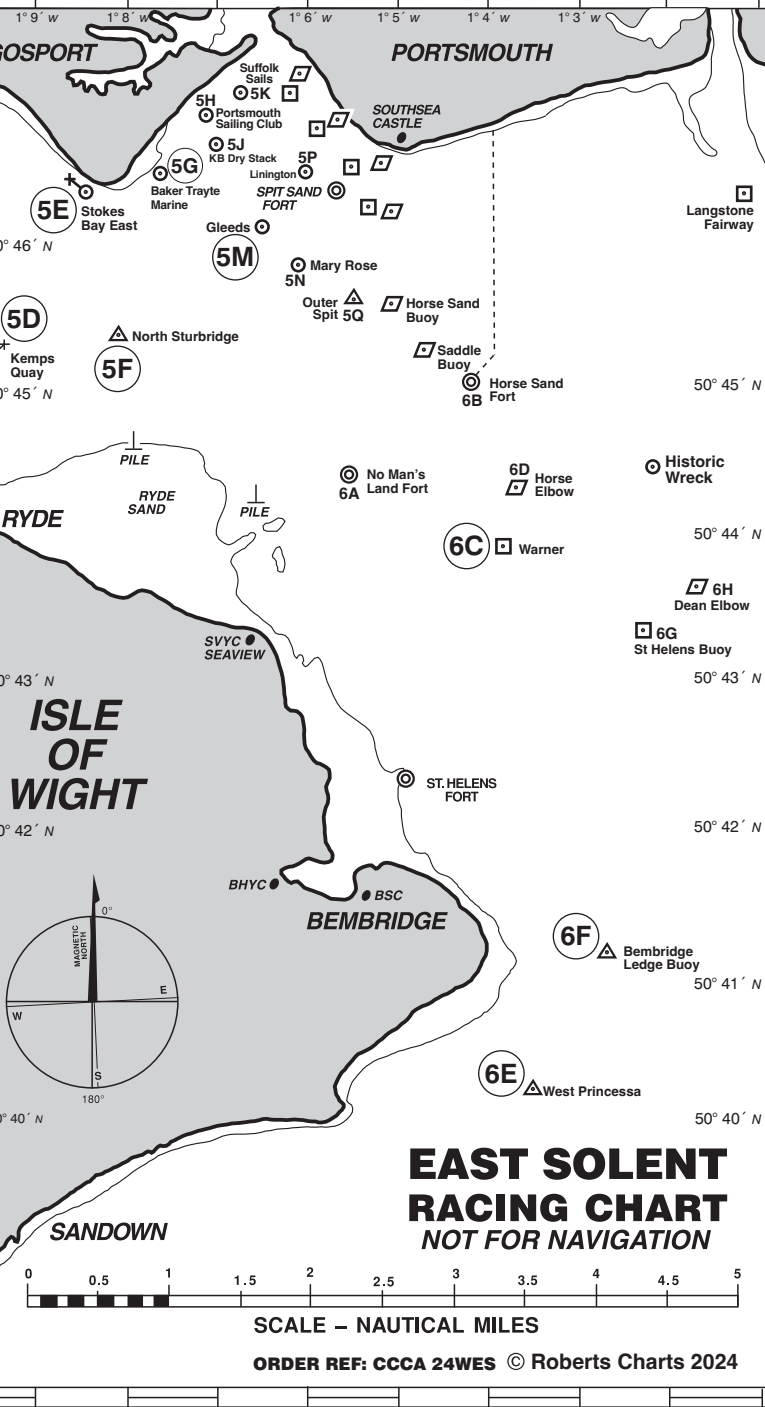

WEST SOLENT RACING CHART

NOT FOR NAVIGATION

- KEY**
- Yellow or Orange Mark
 - △ Cardinal Navigation Buoy
 - ▣ Green Navigation Buoy
 - ▣ Red Navigation Buoy

Two digit mark designation in circle

While every care has been taken in the preparation of this chart no liability can be accepted for any loss or damage arising from any error or inaccuracy.

SCALE - NAUTICAL MILES

© Roberts Charts 2024

EAST SOLENT RACING CHART

NOT FOR NAVIGATION

SCALE - NAUTICAL MILES

ORDER REF: CCCA 24WES © Roberts Charts 2024