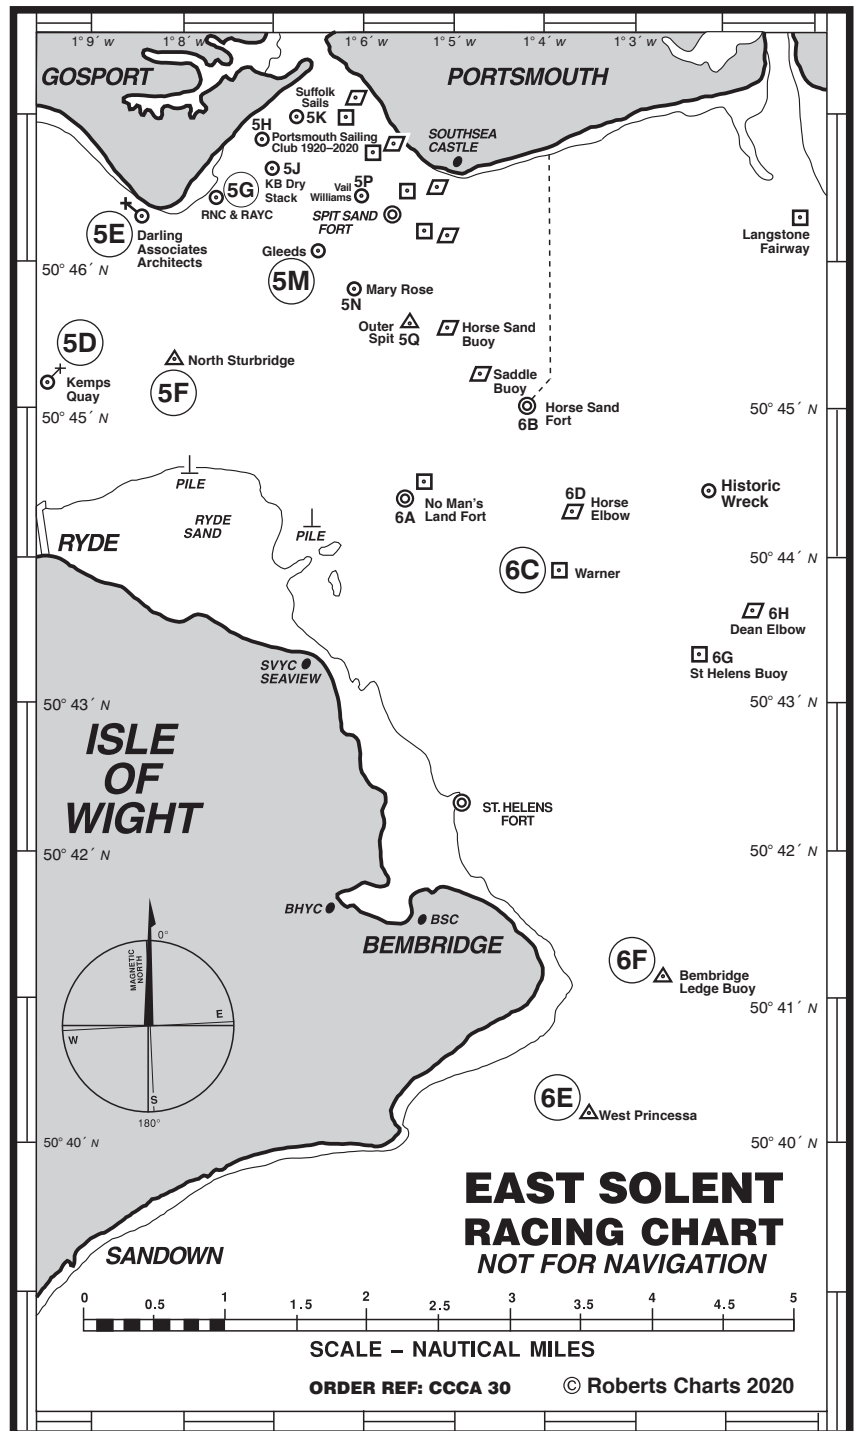

ZONE 2

ZONE 3

ZONE 5

ZONE 6

WEST SOLENT RACING CHART

NOT FOR NAVIGATION

- KEY
- Yellow or Orange Mark
 - △ Cardinal Navigation Buoy
 - ▣ Green Navigation Buoy
 - ▣ Red Navigation Buoy

Two digit mark designation in circle

While every care has been taken in the preparation of this chart no liability can be accepted for any loss or damage arising from any error or inaccuracy.

ZONE 2

ZONE 3

ZONE 5

ZONE 6

EAST SOLENT RACING CHART

NOT FOR NAVIGATION

ZONE 2

ZONE 3

ZONE 5

ZONE 6