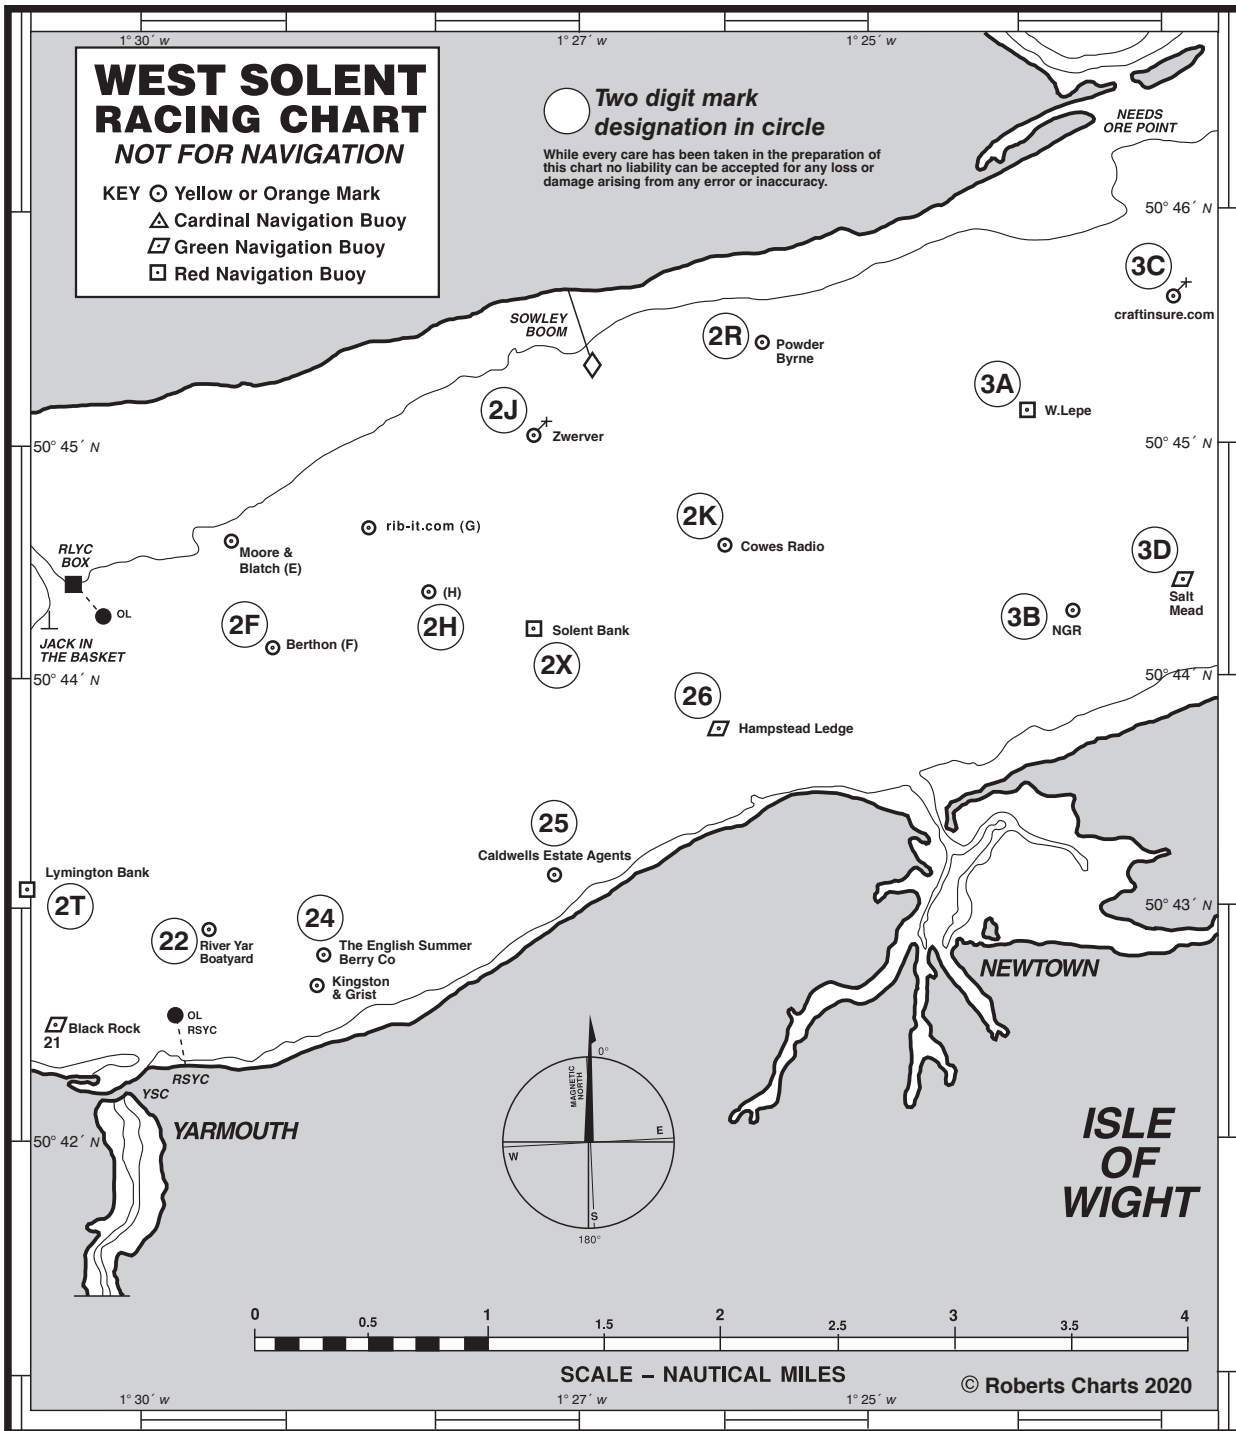

ZONE 2

ZONE 3

ZONE 5

ZONE 6

WEST SOLENT RACING CHART

NOT FOR NAVIGATION

- KEY
- Yellow or Orange Mark
 - △ Cardinal Navigation Buoy
 - ▣ Green Navigation Buoy
 - ▣ Red Navigation Buoy

Two digit mark designation in circle

While every care has been taken in the preparation of this chart no liability can be accepted for any loss or damage arising from any error or inaccuracy.

ZONE 2

ZONE 3

ZONE 5

ZONE 6

EAST SOLENT RACING CHART

NOT FOR NAVIGATION

ZONE 2

ZONE 3

ZONE 5

ZONE 6