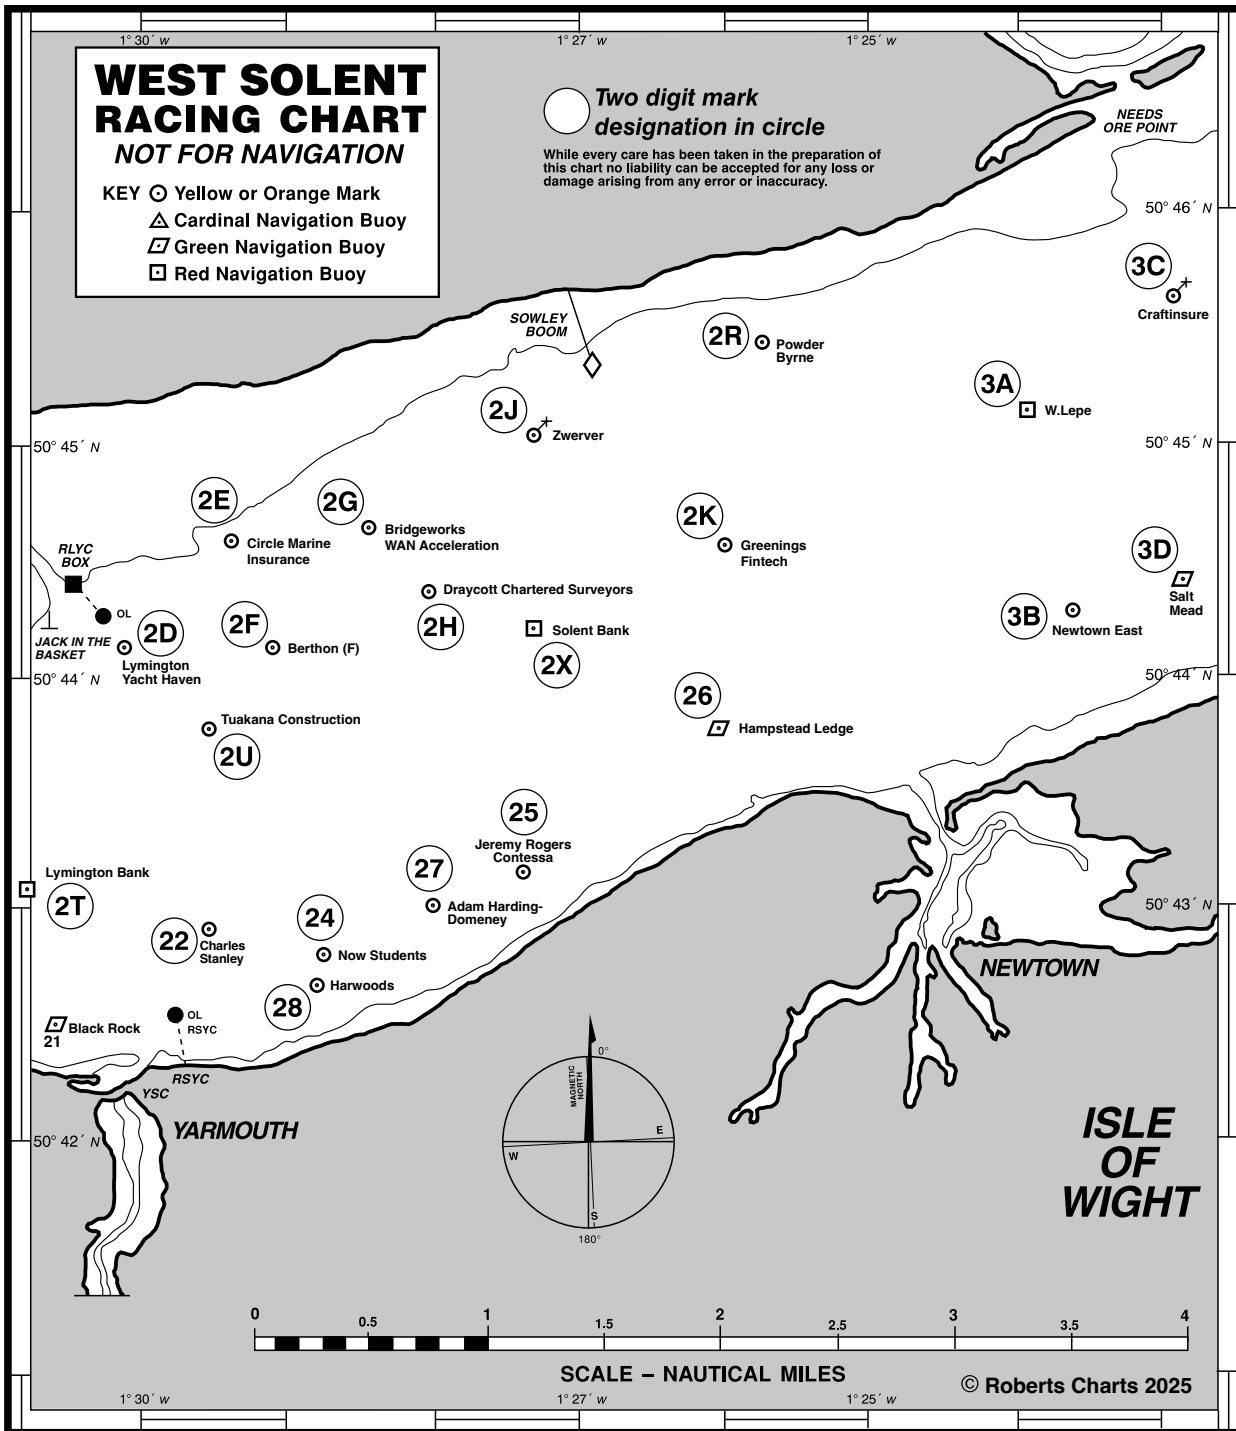

ZONE 2

ZONE 3

ZONE 5

ZONE 6

WEST SOLENT RACING CHART

NOT FOR NAVIGATION

- KEY**
- Yellow or Orange Mark
 - △ Cardinal Navigation Buoy
 - ▣ Green Navigation Buoy
 - ▣ Red Navigation Buoy

Two digit mark designation in circle

While every care has been taken in the preparation of this chart no liability can be accepted for any loss or damage arising from any error or inaccuracy.

SCALE - NAUTICAL MILES

© Roberts Charts 2025

ZONE 2

ZONE 3

EAST SOLENT RACING CHART

NOT FOR NAVIGATION

SCALE - NAUTICAL MILES

ORDER REF: CCCA 25WES © Roberts Charts 2025

ZONE 5

ZONE 6