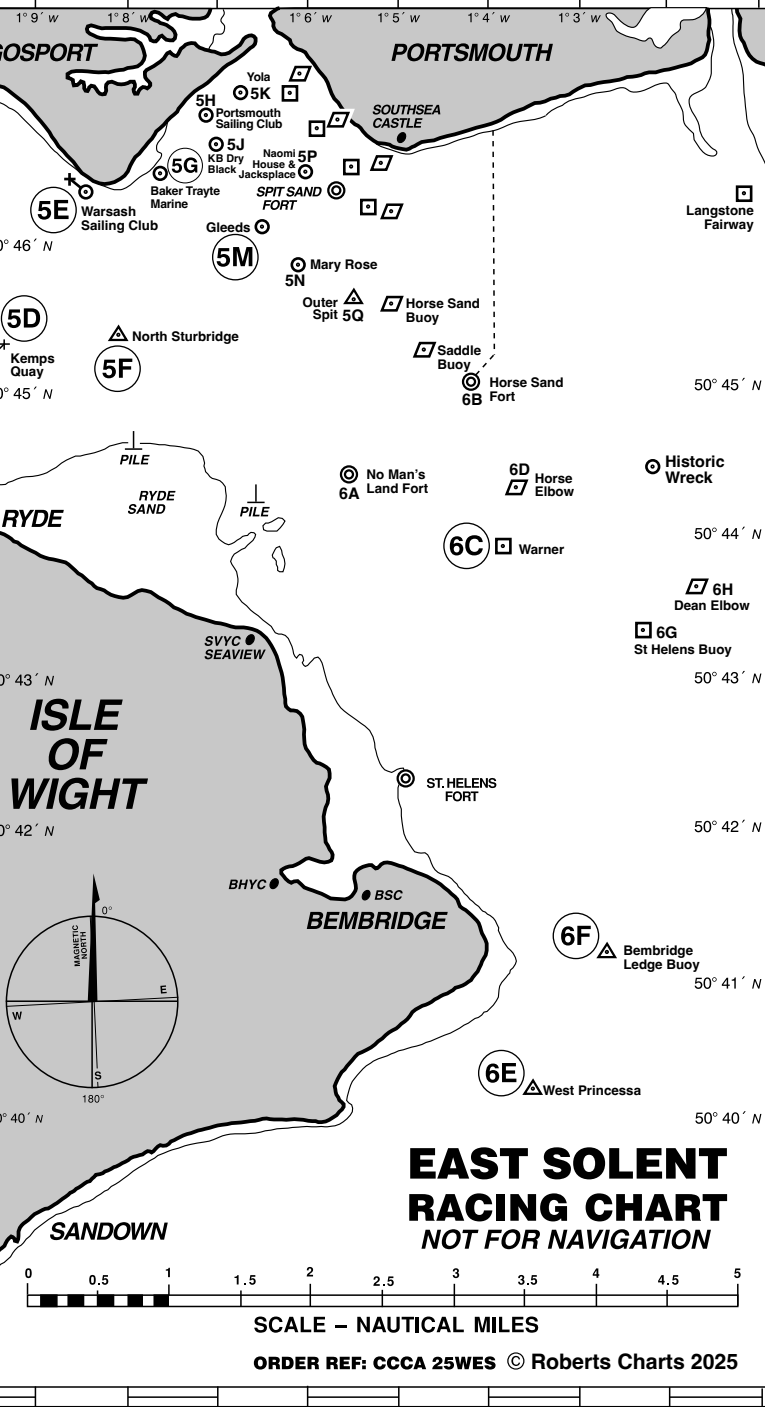

ZONE 2

ZONE 3

ZONE 5

ZONE 6

WEST SOLENT RACING CHART

NOT FOR NAVIGATION

- KEY**
- Yellow or Orange Mark
 - △ Cardinal Navigation Buoy
 - ▣ Green Navigation Buoy
 - ▣ Red Navigation Buoy

Two digit mark designation in circle

While every care has been taken in the preparation of this chart no liability can be accepted for any loss or damage arising from any error or inaccuracy.

SCALE - NAUTICAL MILES

© Roberts Charts 2025

ZONE 2

ZONE 3

EAST SOLENT RACING CHART

NOT FOR NAVIGATION

SCALE - NAUTICAL MILES

ORDER REF: CCCA 25WES © Roberts Charts 2025

ZONE 5

ZONE 6