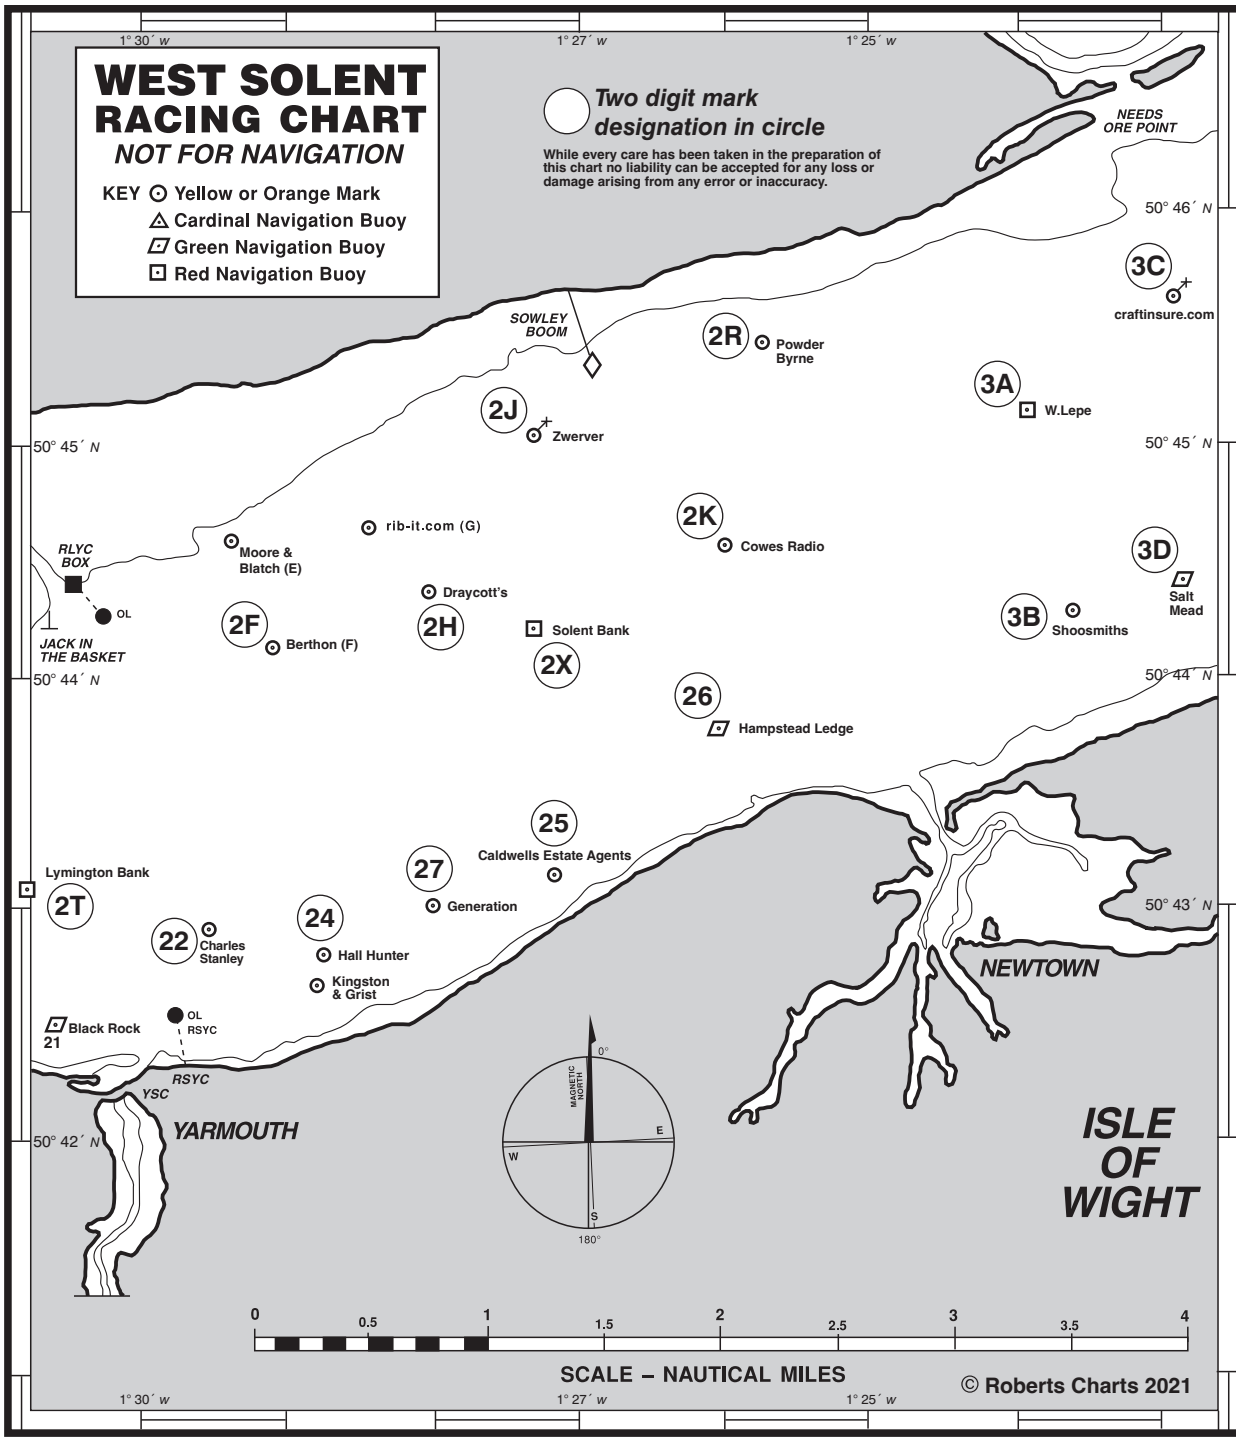

WEST SOLENT RACING CHART

NOT FOR NAVIGATION

- KEY**
- Yellow or Orange Mark
 - △ Cardinal Navigation Buoy
 - ▣ Green Navigation Buoy
 - ▣ Red Navigation Buoy

Two digit mark designation in circle

While every care has been taken in the preparation of this chart no liability can be accepted for any loss or damage arising from any error or inaccuracy.

SCALE - NAUTICAL MILES © Roberts Charts 2021

EAST SOLENT RACING CHART

NOT FOR NAVIGATION

SCALE - NAUTICAL MILES
ORDER REF: CCCA 22WES © Roberts Charts 2022