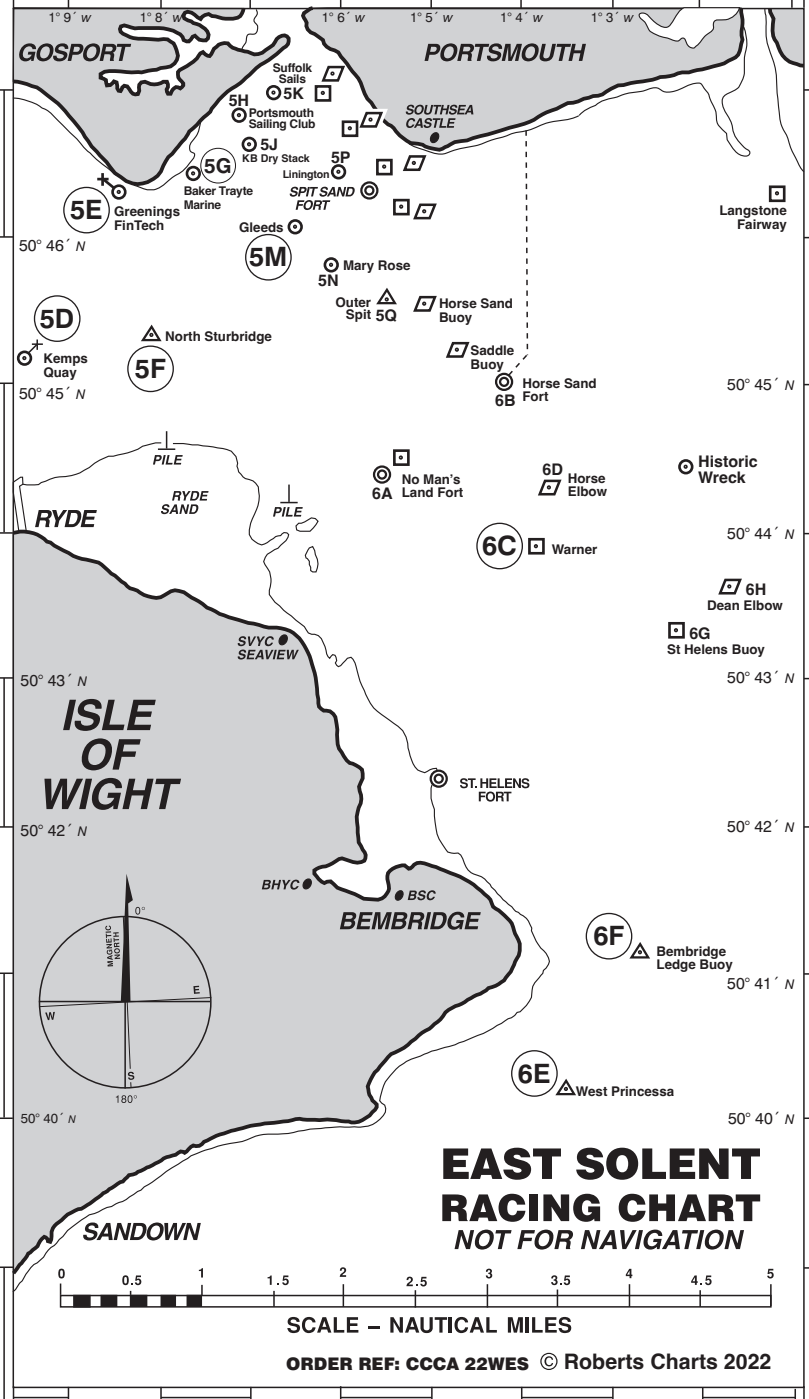

WEST SOLENT RACING CHART

NOT FOR NAVIGATION

- KEY**
- Yellow or Orange Mark
 - △ Cardinal Navigation Buoy
 - ▣ Green Navigation Buoy
 - ▣ Red Navigation Buoy

Two digit mark designation in circle

While every care has been taken in the preparation of this chart no liability can be accepted for any loss or damage arising from any error or inaccuracy.

SCALE - NAUTICAL MILES © Roberts Charts 2021

EAST SOLENT RACING CHART

NOT FOR NAVIGATION

SCALE - NAUTICAL MILES
ORDER REF: CCCA 22WES © Roberts Charts 2022